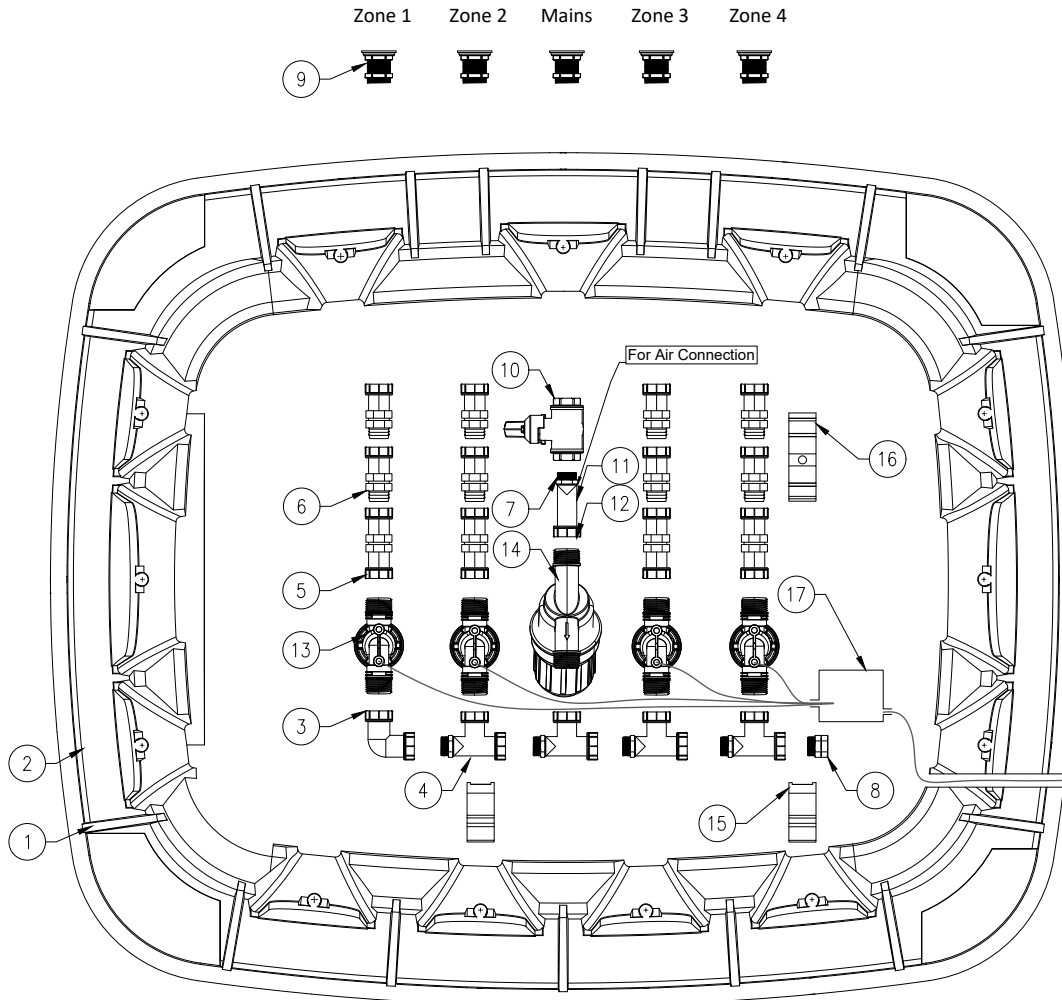

ASSEMBLED VALVE BOXES HDPE

7034312 - RAIN BIRD ASSEMBLED VALVE BOX HDPE
1" MALE THREAD GREEN TYPE 4 VALVES

NR.	DESCRIPTION	PART NR.
1	Profec Valve box HDPE green type VB-1220	7033354
2	Profec Mounting plate HDPE green type VB-1220_BP	7033357
3	Tavlit Swivel elbow 90° PP 1" female thread with O-ring	7030808
4	Tavlit Swivel T-piece 90° PP 1" female x female thread	7030806
5	Tavlit Swivel socket PP 1" female thread 10bar	7033537
6	Tavlit Swivel adaptor PP 1" female thread x male thread	7030810
7	Tavlit Reducer nipple PP 1" x 3/4" male thread	7033560
8	Plug PP 1" male thread 10bar black	0121243
9	Profec Bulkhead fitting PP 1" male thread 10bar black	0110065
10	VIR Ball valve PP 1" female thread 16bar DN25 black	0401584
11	Tavlit Plug valve PP 3/4" male thread x female thread	7033668
12	Profec Quick coupler brass 3/4" female thread CD 40 12bar	0420118
13	Rain Bird Solenoid valve glass-filled polypropylene 1" male	7021677
14	Rain Bird In-line filter PP 1" male thread 8bar 130micron	7019389
15	VDL Pipe clamp PP 32 mm black type B	0111175
16	VDL Pipe clamp extension PP 32 mm black type E	0111190
17	Gel connector cable 10 mm x 18 mm type GTQ 6	7033949