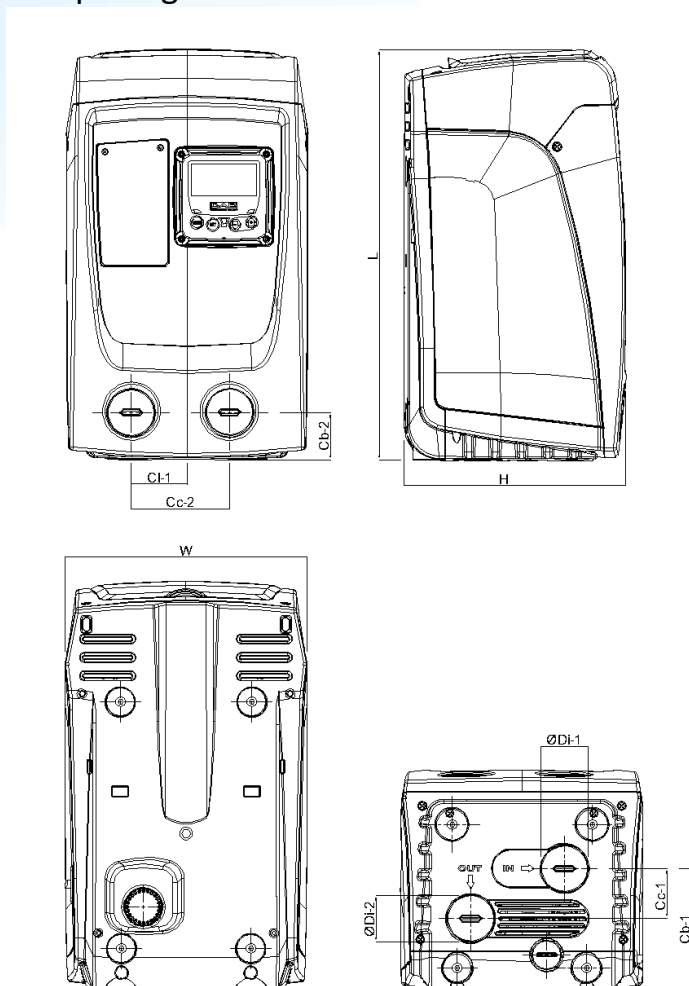

Pump Diagram

PUMP MODEL	L	W	H	Cl-1	Cb-1	Cb-2	Cc-1	Cc-2	ØDi-1	ØDi-2
7030935	439	263	236	60.7	133	46	54.5	106.7	1"	1"

All dimensions are in mm.